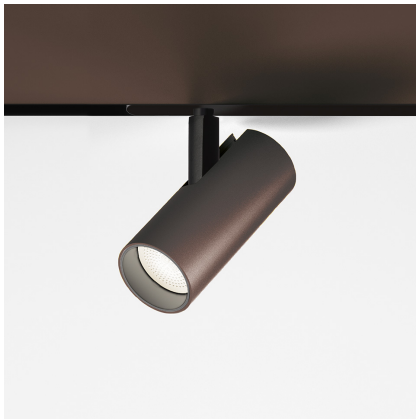

Vector Magnetic 55 - 32° 4000K DALI Brushed bronze

Carlotta de Bevilacqua

IP20   Dimmbar: 

LUMINAIRE

- Watt: **26W**
- Lichtstrom (lm): **1622lm**
- CCT: **4000K**
- Efficiency: **68%**
- Efficacy: **62.38lm/W**
- CRI: **90**
- Dimmable Typology: **Dali**

Anmerkungen

For operation use only Artemide Power Supply kit.

BESCHREIBUNG

Four sizes with three different beam angles each (spot, flood, wide flood) obtained by means of refractive or hybrid optical units. Junction arm integrated in the spotlight's body to keep the barycentre aligned with the track and prevent any imbalance in possible suspension versions of the track. The junction allows 360° rotation and 90° tilting for maximum emission adjustment freedom.

ARTIKELNUMMER: AP15320

FUNKTIONEN

- Artikelnummer: **AP15320**
- Farbe: **Brushed Bronze**
- Installation: **ProjectorStromschiene**
- Serie: **Architectural Indoor, 2020 Artemide Collection**
- Anwendungsbereich: **Innenbeleuchtung**
- design: **Carlotta de Bevilacqua**

DIMENSION

- Höhe: **cm 15.5**
- Breite: **cm 5.5**
- Länge Fuß: **cm 24.8**
- Neigung: **-90+90**
- Drehung: **360°**
- Gewicht: **cm 0.5**

INKLUSIVE LICHTQUELLEN

- Kategorie: **Led**
- Anzahl: **1**
- Watt: **26W**
- Farbtemperatur(K): **4000K**
- CRI: **90**
- Color Tolerance: **MacAdam 3SDCM**
- Service Life: **L70 (6K) 50000h**