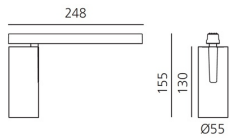

Vector Magnetic 55 - 32° 4000K DALI Brushed bronze

Carlotta de Bevilacqua

IP20   Dimmbar: 

LUMINAIRE

- Watt: **26W**
- Lichtstrom (lm): **1622lm**
- CCT: **4000K**
- Efficiency: **68%**
- Efficacy: **62.38lm/W**
- CRI: **90**
- Dimmable Typology: **Dali**

Anmerkungen

For operation use only Artemide Power Supply kit.

BESCHREIBUNG

Four sizes with three different beam angles each (spot, flood, wide flood) obtained by means of refractive or hybrid optical units. Junction arm integrated in the spotlight's body to keep the barycentre aligned with the track and prevent any imbalance in possible suspension versions of the track. The junction allows 360° rotation and 90° tilting for maximum emission adjustment freedom.

DIMENSION

- Höhe: **cm 15.5**
- Breite: **cm 5.5**
- Länge Fuß: **cm 24.8**
- Neigung: **-90+90**
- Drehung: **360°**
- Gewicht: **cm 0.5**

INKLUSIVE LICHTQUELLEN

- Kategorie: **Led**
- Anzahl: **1**
- Watt: **26W**
- Farbtemperatur(K): **4000K**
- CRI: **90**
- Color Tolerance: **MacAdam 3SDCM**
- Service Life: **L70 (6K) 50000h**