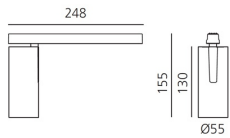

LUMINAIRE

- Watt: **26W**
- Lichtstrom (lm): **1622lm**
- CCT: **4000K**
- Efficiency: **68%**
- Efficacy: **62.38lm/W**
- CRI: **90**
- Dimmable Typology: **Dali**

Anmerkungen

For operation use only Artemide Power Supply kit.

BESCHREIBUNG

Four sizes with three different beam angles each (spot, flood, wide flood) obtained by means of refractive or hybrid optical units. Junction arm integrated in the spotlight's body to keep the barycentre aligned with the track and prevent any imbalance in possible suspension versions of the track. The junction allows 360° rotation and 90° tilting for maximum emission adjustment freedom.

ARTIKELNUMMER: AP15318

FUNKTIONEN

- Artikelnummer: **AP15318**
- Farbe: **Brushed Copper**
- Installation: **ProjectorStromschiene**
- Serie: **Architectural Indoor, 2020 Artemide Collection**
- Anwendungsbereich: **Innenbeleuchtung**
- design: **Carlotta de Bevilacqua**

DIMENSION

- Höhe: **cm 15.5**
- Breite: **cm 5.5**
- Länge Fuß: **cm 24.8**
- Neigung: **-90+90**
- Drehung: **360°**
- Gewicht: **cm 0.5**

INKLUSIVE LICHTQUELLEN

- Kategorie: **Led**
- Anzahl: **1**
- Watt: **26W**
- Farbtemperatur(K): **4000K**
- CRI: **90**
- Color Tolerance: **MacAdam 3SDCM**
- Service Life: **L70 (6K) 50000h**