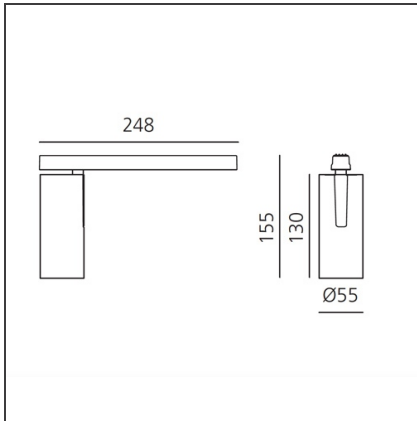

TECHNICAL DRAWINGS

FEATURES

Article Code:	AP15315	Series:	Indoor, 2019 Artemide Collection
Colour:	Brushed Silver		
Installation:	Track, Projector		
Environment:	Indoor		

DIMENSIONS

Height:	cm 15.5
Weight:	kg 0.5
Base Length:	cm 24.8
Inclination:	-90+90
Rotation:	cm 360

INCLUDED SOURCES

Category:	LED	Color temperature (K):	4000K
Number:	1	Color Tolerance:	MacAdam 3SDCM
Watt:	26W	CRI:	90
Type:	0	Service Life:	L70 (6K) 50000h

LUMINAIRE

Watt:	26W	Delivered lumens output (lm):	1622lm
		CCT:	4000K
		Efficiency:	68%
		Efficacy:	62.38lm/W
		CRI:	90
		Dimmable Typology:	Dali

Notes

For operation use only Artemide Power Supply kit.