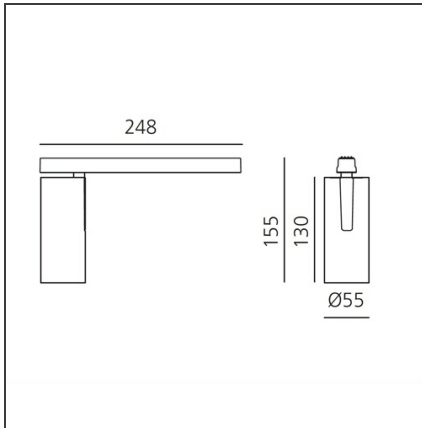

TECHNISCHE ZEICHNUNGEN

FUNKTIONEN

Artikelnummer:	AP11404	Serie:	Indoor, 2019 Artemide Collection
Farbe:	Black		
Installation:	Stromschiene, Projector		
Anwendungsbereich:	Innenbeleuchtung		

DIMENSION

Höhe:	cm 15.5
Gewicht:	kg 0.5
Länge Fuß:	cm 24.8
Neigung:	-90+90
Drehung:	cm 360

INKLUSIVE LEUCHTMITTEL

Kategorie:	LED	Farbtemperatur(K):	2700K
Anzahl:	1	Color Tolerance:	MacAdam 3SDCM
Watt:	23W	CRI:	90
Typ:	0	Service Life:	L70 (6K) 50000h

LUMINAIRE

Watt:	23W	Lichtstrom (lm):	1137lm
		CCT:	2700K
		CRI:	90
		Dimmable Typology:	Dali

Anmerkungen

For operation use only Artemide Power Supply kit.