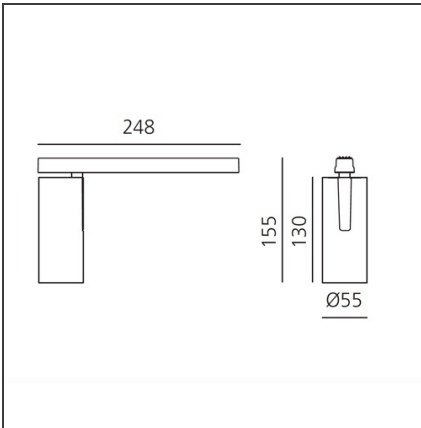

Vector Magnetic 55 zoom - 23W 2700K DALI Black

IP20   Dimmerable: +  -

DESIGN BY

Carlotta de Bevilacqua

DESCRIPTION

Two sizes with three different beam angles each (spot, flood, wide flood) obtained by means of refractive or hybrid optical units. Junction arm integrated in the spotlight's body to keep the barycentre aligned with the track and prevent any imbalance in possible suspension versions of the track. The junction allows 360° rotation and 90° tilting for maximum emission adjustment freedom.

TECHNICAL DRAWINGS

FEATURES

Article Code:	AN11404	Series:	Indoor, 2018 Artemide Collection
Colour:	Black		
Installation:	Projector, Track		
Environment:	Indoor		

DIMENSIONS

Height:	cm 15.5
Base Length:	cm 24.8
Inclination:	-90+90
Rotation:	cm 360