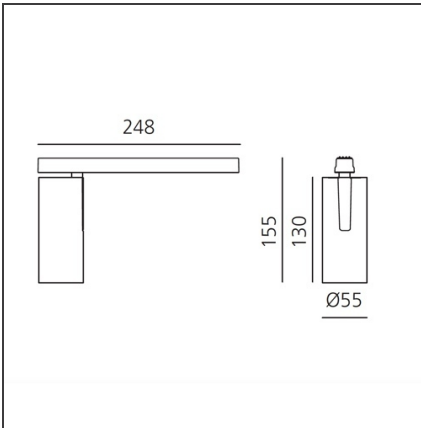

Vector Magnetic 55 zoom - 23W 2700K DALI Brushed bronze

IP20   Dimmbar: 

DESIGN

Carlotta de Bevilacqua

BESCHREIBUNG

Two sizes with three different beam angles each (spot, flood, wide flood) obtained by means of refractive or hybrid optical units. Junction arm integrated in the spotlight's body to keep the barycentre aligned with the track and prevent any imbalance in possible suspension versions of the track. The junction allows 360° rotation and 90° tilting for maximum emission adjustment freedom.

TECHNISCHE ZEICHNUNGEN

FUNKTIONEN

Artikelnummer:	AP11420	Serie:	Indoor, 2018 Artemide Collection
Farbe:	Brushed bronze		
Installation:	Projector, Stromschiene		
Anwendungsbereich:	Innenbeleuchtung		

DIMENSION

Höhe:	cm 15.5
Länge Fuß:	cm 24.8
Neigung:	-90+90
Drehung:	cm 360

INKLUSIVE LEUCHTMITTEL

Kategorie:	LED	Farbtemperatur(K):	2700K
Anzahl:	1	Color Tolerance:	MacAdam 3SDCM
Watt:	23W	CRI:	90
Typ:	0	Service Life:	L70 (6K) 50000h

LUMINAIRE

Watt:	23W	Lichtstrom (lm):	1093lm
		CCT:	2700K
		CRI:	90
		Dimmable Typology:	Dali

Anmerkungen

For operation use only Artemide Power Supply kit.