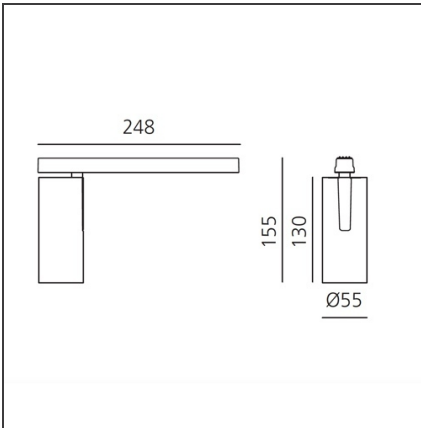

TECHNICAL DRAWINGS

FEATURES

Article Code:	AN11420	Series:	Indoor, 2018 Artemide Collection
Colour:	Brushed bronze		
Installation:	Projector, Track		
Environment:	Indoor		

DIMENSIONS

Height:	cm 15.5
Base Length:	cm 24.8
Inclination:	-90+90
Rotation:	cm 360

INCLUDED SOURCES

Category:	LED	Color temperature (K):	2700K
Number:	1	Color Tolerance:	MacAdam 3SDCM
Watt:	23W	CRI:	90
Type:	0	Service Life:	L70 (6K) 50000h

LUMINAIRE

Watt:	23W	Delivered lumens output (lm):	660lm - 1137lm
		CCT:	2700K
		CRI:	90
		Dimmable Typology:	Dali

Notes

For operation use only Artemide Power Supply kit.