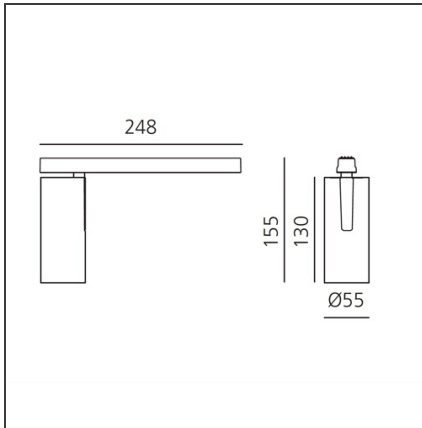

TECHNISCHE ZEICHNUNGEN

FUNKTIONEN

Artikelnummer:	AP11418	Serie:	Indoor, 2019 Artemide Collection
Farbe:	Brushed copper		
Installation:	Stromschiene, Projector		
Anwendungsbereich:	Innenbeleuchtung		

DIMENSION

Höhe:	cm 15.5
Gewicht:	kg 0.5
Länge Fuß:	cm 24.8
Neigung:	-90+90
Drehung:	cm 360

INKLUSIVE LEUCHTMITTEL

Kategorie:	LED	Farbtemperatur(K):	2700K
Anzahl:	1	Color Tolerance:	MacAdam 3SDCM
Watt:	23W	CRI:	90
Typ:	0	Service Life:	L70 (6K) 50000h

LUMINAIRE

Watt:	23W	Lichtstrom (lm):	1137lm
		CCT:	2700K
		CRI:	90
		Dimmable Typology:	Dali

Anmerkungen

For operation use only Artemide Power Supply kit.