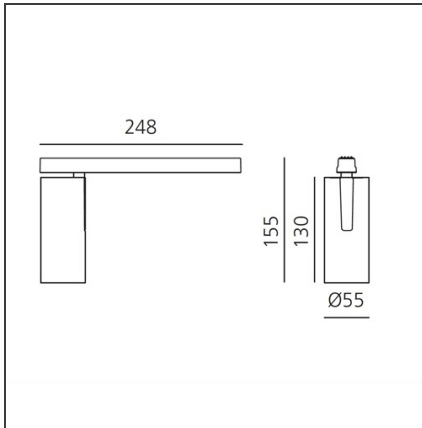

TECHNICAL DRAWINGS

FEATURES

Article Code:	AN11418	Series:	Indoor, 2018 Artemide Collection
Colour:	Brushed copper		
Installation:	Projector, Track		
Environment:	Indoor		

DIMENSIONS

Height:	cm 15.5
Base Length:	cm 24.8
Inclination:	-90+90
Rotation:	cm 360

INCLUDED SOURCES

Category:	LED	Color temperature (K):	2700K
Number:	1	Color Tolerance:	MacAdam 3SDCM
Watt:	23W	CRI:	90
Type:	0	Service Life:	L70 (6K) 50000h

LUMINAIRE

Watt:	23W	Delivered lumens output (lm):	660lm - 1137lm
		CCT:	2700K
		CRI:	90
		Dimmable Typology:	Dali

Notes

For operation use only Artemide Power Supply kit.