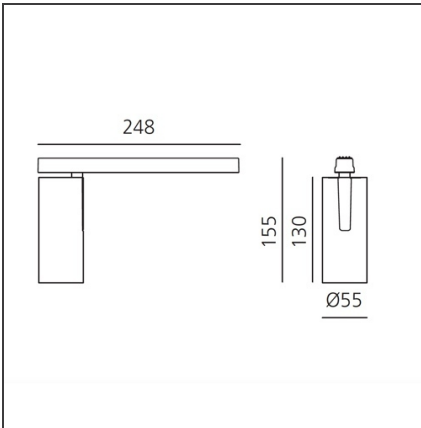

Vector Magnetic 55 zoom - 23W 2700K DALI Brushed silver

IP20   Dimmbar: 

DESIGN

Carlotta de Bevilacqua

BESCHREIBUNG

Two sizes with three different beam angles each (spot, flood, wide flood) obtained by means of refractive or hybrid optical units. Junction arm integrated in the spotlight's body to keep the barycentre aligned with the track and prevent any imbalance in possible suspension versions of the track. The junction allows 360° rotation and 90° tilting for maximum emission adjustment freedom.

TECHNISCHE ZEICHNUNGEN

FUNKTIONEN

Artikelnummer:	AP11415	Serie:	Indoor, 2019 Artemide Collection
Farbe:	Brushed silver		
Installation:	Stromschiene, Projector		
Anwendungsbereich:	Innenbeleuchtung		

DIMENSION

Höhe:	cm 15.5
Gewicht:	kg 0.5
Länge Fuß:	cm 24.8
Neigung:	-90+90
Drehung:	cm 360

INKLUSIVE LEUCHTMITTEL

Kategorie:	LED	Farbtemperatur(K):	2700K
Anzahl:	1	Color Tolerance:	MacAdam 3SDCM
Watt:	23W	CRI:	90
Typ:	0	Service Life:	L70 (6K) 50000h

LUMINAIRE

Watt:	23W	Lichtstrom (lm):	1137lm
		CCT:	2700K
		CRI:	90
		Dimmable Typology:	Dali

Anmerkungen

For operation use only Artemide Power Supply kit.