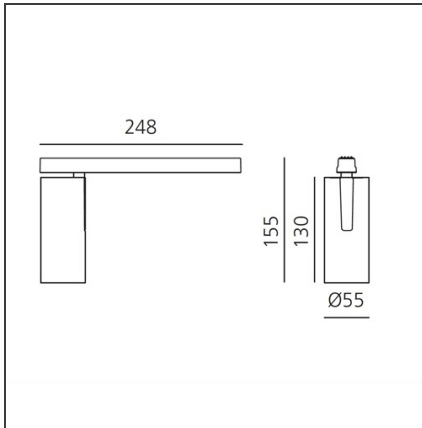

Vector Magnetic 55 zoom - 23W 2700K DALI Brushed silver

IP20   Dimmerable: + - 

DESIGN BY

Carlotta de Bevilacqua

DESCRIPTION

Two sizes with three different beam angles each (spot, flood, wide flood) obtained by means of refractive or hybrid optical units. Junction arm integrated in the spotlight's body to keep the barycentre aligned with the track and prevent any imbalance in possible suspension versions of the track. The junction allows 360° rotation and 90° tilting for maximum emission adjustment freedom.

TECHNICAL DRAWINGS

FEATURES

Article Code:	AN11415	Series:	Indoor, 2018 Artemide Collection
Colour:	Brushed silver		
Installation:	Projector, Track		
Environment:	Indoor		

DIMENSIONS

Height:	cm 15.5
Base Length:	cm 24.8
Inclination:	-90+90
Rotation:	cm 360