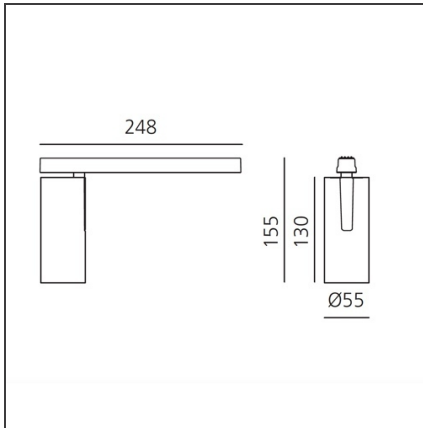

Vector Magnetic 55 zoom - 23W 2700K DALI White

IP20   Dimmbar: 

DESIGN

Carlotta de Bevilacqua

BESCHREIBUNG

Two sizes with three different beam angles each (spot, flood, wide flood) obtained by means of refractive or hybrid optical units. Junction arm integrated in the spotlight's body to keep the barycentre aligned with the track and prevent any imbalance in possible suspension versions of the track. The junction allows 360° rotation and 90° tilting for maximum emission adjustment freedom.

TECHNISCHE ZEICHNUNGEN

FUNKTIONEN

Artikelnummer:	AP11401	Serie:	Indoor, 2018 Artemide Collection
Farbe:	White		
Installation:	Projector, Stromschiene		
Anwendungsbereich:	Innenbeleuchtung		

DIMENSION

Höhe:	cm 15.5
Länge Fuß:	cm 24.8
Neigung:	-90+90
Drehung:	cm 360