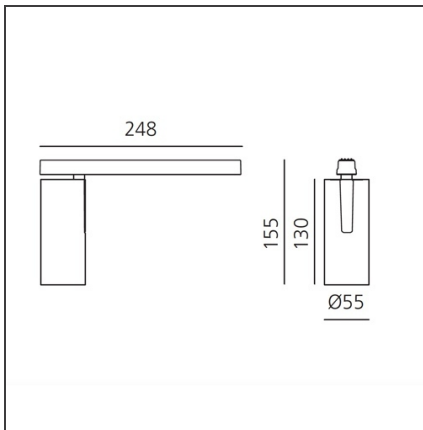

Vector Magnetic 55 zoom - 23W 2700K DALI White

IP20   Dimmerable: + - 

DESIGN BY

Carlotta de Bevilacqua

DESCRIPTION

Two sizes with three different beam angles each (spot, flood, wide flood) obtained by means of refractive or hybrid optical units. Junction arm integrated in the spotlight's body to keep the barycentre aligned with the track and prevent any imbalance in possible suspension versions of the track. The junction allows 360° rotation and 90° tilting for maximum emission adjustment freedom.

TECHNICAL DRAWINGS

FEATURES

Article Code:	AN11401	Series:	Indoor, 2018 Artemide Collection
Colour:	White		
Installation:	Projector, Track		
Environment:	Indoor		

DIMENSIONS

Height:	cm 15.5
Base Length:	cm 24.8
Inclination:	-90+90
Rotation:	cm 360