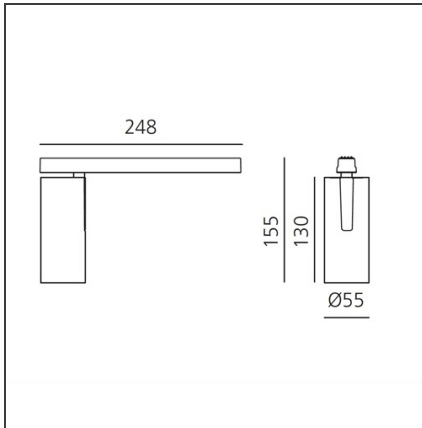

Vector Magnetic 55 zoom - 23W 3000K DALI Black

IP20   Dimmbar: 

DESIGN

Carlotta de Bevilacqua

BESCHREIBUNG

Two sizes with three different beam angles each (spot, flood, wide flood) obtained by means of refractive or hybrid optical units. Junction arm integrated in the spotlight's body to keep the barycentre aligned with the track and prevent any imbalance in possible suspension versions of the track. The junction allows 360° rotation and 90° tilting for maximum emission adjustment freedom.

TECHNISCHE ZEICHNUNGEN

FUNKTIONEN

Artikelnummer:	AP10404	Serie:	Indoor, 2018 Artemide Collection
Farbe:	Black		
Installation:	Projector, Stromschiene		
Anwendungsbereich:	Innenbeleuchtung		

DIMENSION

Höhe:	cm 15.5
Länge Fuß:	cm 24.8
Neigung:	-90+90
Drehung:	cm 360