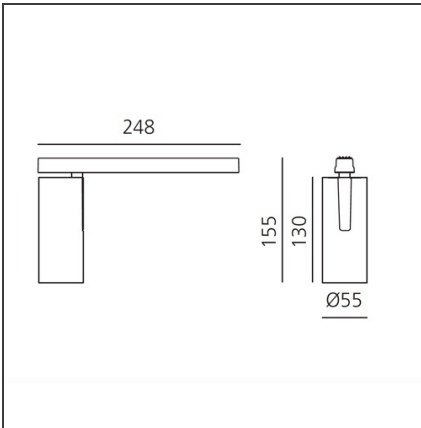

Vector Magnetic 55 zoom - 23W 3000K DALI Black

IP20   Dimmerable: + - 

DESIGN BY

Carlotta de Bevilacqua

DESCRIPTION

Two sizes with three different beam angles each (spot, flood, wide flood) obtained by means of refractive or hybrid optical units. Junction arm integrated in the spotlight's body to keep the barycentre aligned with the track and prevent any imbalance in possible suspension versions of the track. The junction allows 360° rotation and 90° tilting for maximum emission adjustment freedom.

TECHNICAL DRAWINGS

FEATURES

Article Code:	AN10404	Series:	Indoor, 2018 Artemide Collection
Colour:	Black		
Installation:	Projector, Track		
Environment:	Indoor		

DIMENSIONS

Height:	cm 15.5
Base Length:	cm 24.8
Inclination:	-90+90
Rotation:	cm 360