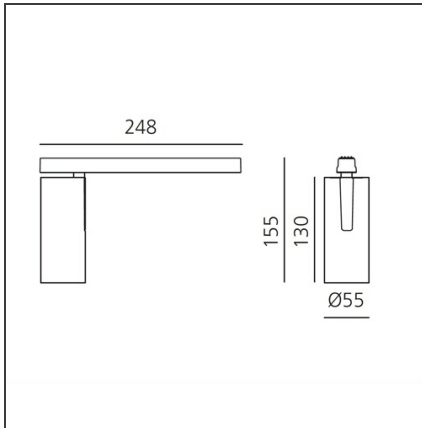

TECHNISCHE ZEICHNUNGEN

FUNKTIONEN

Artikelnummer:	AP10420	Serie:	Indoor, 2019 Artemide Collection
Farbe:	Brushed bronze		
Installation:	Stromschiene, Projector		
Anwendungsbereich:	Innenbeleuchtung		

DIMENSION

Höhe:	cm 15.5
Gewicht:	kg 0.5
Länge Fuß:	cm 24.8
Neigung:	-90+90
Drehung:	cm 360

INKLUSIVE LEUCHTMITTEL

Kategorie:	LED	Farbtemperatur(K):	3000K
Anzahl:	1	Color Tolerance:	MacAdam 3SDCM
Watt:	23W	CRI:	90
Typ:	0	Service Life:	L70 (6K) 50000h

LUMINAIRE

Watt:	23W	Lichtstrom (lm):	1137lm
		CCT:	3000K
		Efficiency:	31%
		Efficacy:	28.68lm/W
		CRI:	90
		Dimmable Typology:	Dali

Anmerkungen

For operation use only Artemide Power Supply kit.