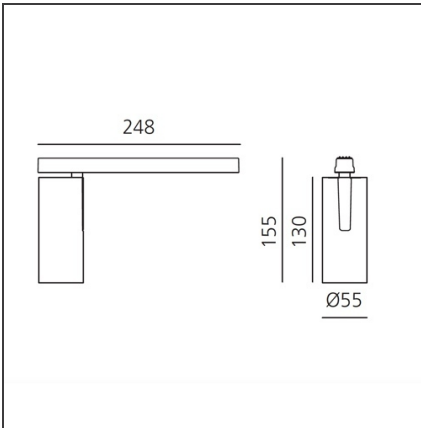

Vector Magnetic 55 zoom - 23W 3000K DALI Brushed bronze

IP20   Dimmerable: + - 

DESIGN BY

Carlotta de Bevilacqua

DESCRIPTION

Two sizes with three different beam angles each (spot, flood, wide flood) obtained by means of refractive or hybrid optical units. Junction arm integrated in the spotlight's body to keep the barycentre aligned with the track and prevent any imbalance in possible suspension versions of the track. The junction allows 360° rotation and 90° tilting for maximum emission adjustment freedom.

TECHNICAL DRAWINGS

FEATURES

Article Code:	AP10420	Series:	Indoor, 2018 Artemide Collection
Colour:	Brushed bronze		
Installation:	Projector, Track		
Environment:	Indoor		

DIMENSIONS

Height:	cm 15.5
Base Length:	cm 24.8
Inclination:	-90+90
Rotation:	cm 360