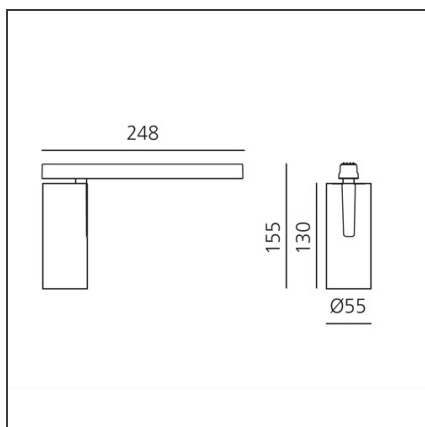

Vector Magnetic 55 zoom - 23W 3000K DALI Brushed copper

IP20   Dimmbar:  +  -

DESIGN

Carlotta de Bevilacqua

BESCHREIBUNG

Two sizes with three different beam angles each (spot, flood, wide flood) obtained by means of refractive or hybrid optical units. Junction arm integrated in the spotlight's body to keep the barycentre aligned with the track and prevent any imbalance in possible suspension versions of the track. The junction allows 360° rotation and 90° tilting for maximum emission adjustment freedom.

TECHNISCHE ZEICHNUNGEN

FUNKTIONEN

Artikelnummer:	AP10418	Serie:	Indoor, 2019 Artemide Collection
Farbe:	Brushed copper		
Installation:	Stromschiene, Projector		
Anwendungsbereich:	Innenbeleuchtung		

DIMENSION

Höhe:	cm 15.5
Gewicht:	kg 0.5
Länge Fuß:	cm 24.8
Neigung:	-90+90
Drehung:	cm 360

INKLUSIVE LEUCHTMITTEL

Kategorie:	LED	Farbtemperatur(K):	3000K
Anzahl:	1	Color Tolerance:	MacAdam 3SDCM
Watt:	23W	CRI:	90
Typ:	0	Service Life:	L70 (6K) 50000h

LUMINAIRE

Watt:	23W	Lichtstrom (lm):	1137lm
		CCT:	3000K
		Efficiency:	31%
		Efficacy:	28.68lm/W
		CRI:	90
		Dimmable Typology:	Dali

Anmerkungen

For operation use only Artemide Power Supply kit.