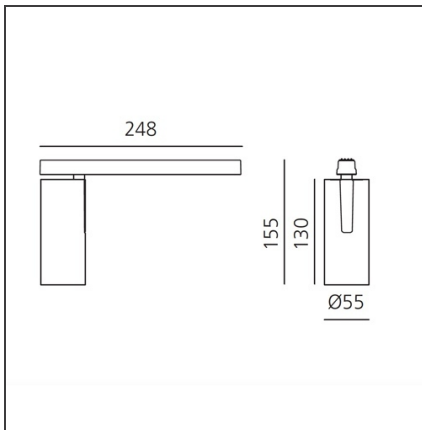

Vector Magnetic 55 zoom - 23W 3000K DALI Brushed copper

IP20   Dimmerable: + - 

DESIGN BY

Carlotta de Bevilacqua

DESCRIPTION

Two sizes with three different beam angles each (spot, flood, wide flood) obtained by means of refractive or hybrid optical units. Junction arm integrated in the spotlight's body to keep the barycentre aligned with the track and prevent any imbalance in possible suspension versions of the track. The junction allows 360° rotation and 90° tilting for maximum emission adjustment freedom.

TECHNICAL DRAWINGS

FEATURES

Article Code:	AP10418	Series:	Indoor, 2018 Artemide Collection
Colour:	Brushed copper		
Installation:	Projector, Track		
Environment:	Indoor		

DIMENSIONS

Height:	cm 15.5
Base Length:	cm 24.8
Inclination:	-90+90
Rotation:	cm 360