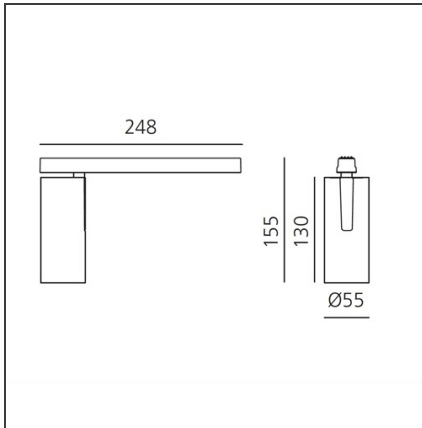

Vector Magnetic 55 zoom - 23W 3000K DALI Brushed silver

IP20   Dimmbar: 

DESIGN

Carlotta de Bevilacqua

BESCHREIBUNG

Two sizes with three different beam angles each (spot, flood, wide flood) obtained by means of refractive or hybrid optical units. Junction arm integrated in the spotlight's body to keep the barycentre aligned with the track and prevent any imbalance in possible suspension versions of the track. The junction allows 360° rotation and 90° tilting for maximum emission adjustment freedom.

TECHNISCHE ZEICHNUNGEN

FUNKTIONEN

Artikelnummer:	AP10415	Serie:	Indoor, 2019 Artemide Collection
Farbe:	Brushed silver		
Installation:	Stromschiene, Projector		
Anwendungsbereich:	Innenbeleuchtung		

DIMENSION

Höhe:	cm 15.5
Gewicht:	kg 0.5
Länge Fuß:	cm 24.8
Neigung:	-90+90
Drehung:	cm 360

INKLUSIVE LEUCHTMITTEL

Kategorie:	LED	Farbtemperatur(K):	3000K
Anzahl:	1	Color Tolerance:	MacAdam 3SDCM
Watt:	23W	CRI:	90
Typ:	0	Service Life:	L70 (6K) 50000h

LUMINAIRE

Watt:	23W	Lichtstrom (lm):	1137lm
		CCT:	3000K
		Efficiency:	31%
		Efficacy:	28.68lm/W
		CRI:	90
		Dimmable Typology:	Dali

Anmerkungen

For operation use only Artemide Power Supply kit.