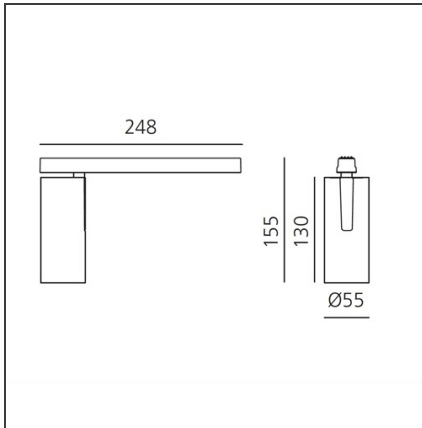

TECHNICAL DRAWINGS

FEATURES

Article Code:	AP10415	Series:	Indoor, 2018 Artemide Collection
Colour:	Brushed silver		
Installation:	Projector, Track		
Environment:	Indoor		

DIMENSIONS

Height:	cm 15.5
Base Length:	cm 24.8
Inclination:	-90+90
Rotation:	cm 360

INCLUDED SOURCES

Category:	LED	Color temperature (K):	3000K
Number:	1	Color Tolerance:	MacAdam 3SDCM
Watt:	23W	CRI:	90
Type:	0	Service Life:	L70 (6K) 50000h

LUMINAIRE

Watt:	23W	Delivered lumens output (lm):	660lm - 1137lm
		CCT:	3000K
		CRI:	90
		Dimmable Typology:	Dali

Notes

For operation use only Artemide Power Supply kit.