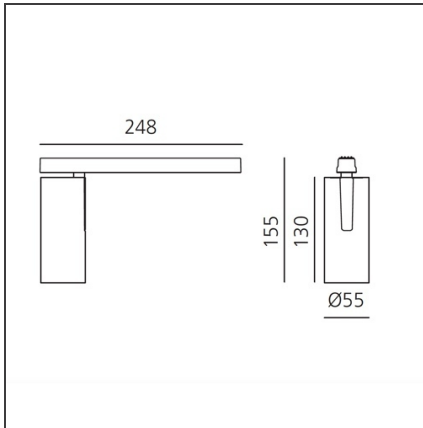

TECHNISCHE ZEICHNUNGEN

FUNKTIONEN

Artikelnummer:	AP10401	Serie:	Indoor, 2019 Artemide Collection
Farbe:	White		
Installation:	Stromschiene, Projector		
Anwendungsbereich:	Innenbeleuchtung		

DIMENSION

Höhe:	cm 15.5
Gewicht:	kg 0.5
Länge Fuß:	cm 24.8
Neigung:	-90+90
Drehung:	cm 360

INKLUSIVE LEUCHTMITTEL

Kategorie:	LED	Farbtemperatur(K):	3000K
Anzahl:	1	Color Tolerance:	MacAdam 3SDCM
Watt:	23W	CRI:	90
Typ:	0	Service Life:	L70 (6K) 50000h

LUMINAIRE

Watt:	23W	Lichtstrom (lm):	1137lm
		CCT:	3000K
		Efficiency:	31%
		Efficacy:	28.68lm/W
		CRI:	90
		Dimmable Typology:	Dali

Anmerkungen

For operation use only Artemide Power Supply kit.