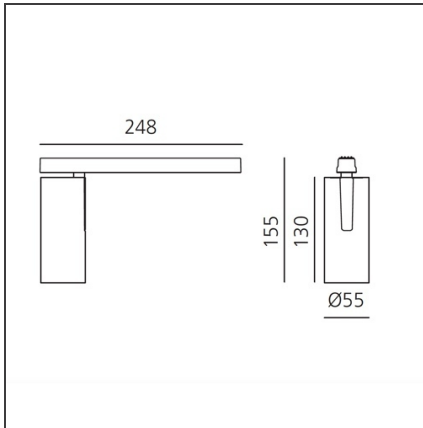

Vector Magnetic 55 zoom - 23W 3000K DALI White

IP20   Dimmerable: + - 

DESIGN BY

Carlotta de Bevilacqua

DESCRIPTION

Two sizes with three different beam angles each (spot, flood, wide flood) obtained by means of refractive or hybrid optical units. Junction arm integrated in the spotlight's body to keep the barycentre aligned with the track and prevent any imbalance in possible suspension versions of the track. The junction allows 360° rotation and 90° tilting for maximum emission adjustment freedom.

TECHNICAL DRAWINGS

FEATURES

Article Code:	AP10401	Series:	Indoor, 2018 Artemide Collection
Colour:	White		
Installation:	Projector, Track		
Environment:	Indoor		

DIMENSIONS

Height:	cm 15.5
Base Length:	cm 24.8
Inclination:	-90+90
Rotation:	cm 360