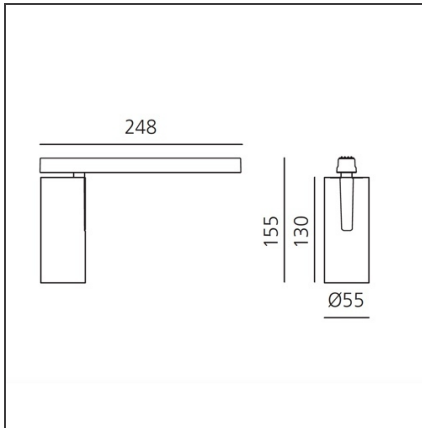

Vector Magnetic 55 zoom - 23W 4000K DALI Black

IP20   Dimmbar: 

DESIGN

Carlotta de Bevilacqua

BESCHREIBUNG

Two sizes with three different beam angles each (spot, flood, wide flood) obtained by means of refractive or hybrid optical units. Junction arm integrated in the spotlight's body to keep the barycentre aligned with the track and prevent any imbalance in possible suspension versions of the track. The junction allows 360° rotation and 90° tilting for maximum emission adjustment freedom.

TECHNISCHE ZEICHNUNGEN

FUNKTIONEN

Artikelnummer:	AP15404	Serie:	Indoor, 2019 Artemide Collection
Farbe:	Black		
Installation:	Stromschiene, Projector		
Anwendungsbereich:	Innenbeleuchtung		

DIMENSION

Höhe:	cm 15.5
Gewicht:	kg 0.5
Länge Fuß:	cm 24.8
Neigung:	-90+90
Drehung:	cm 360