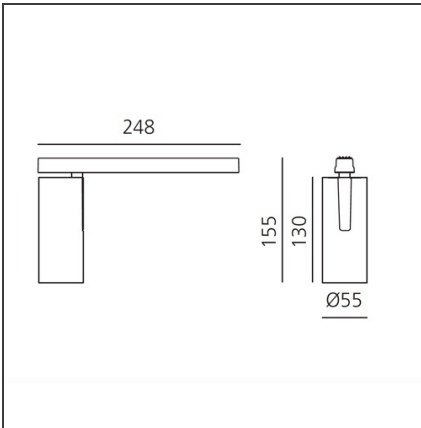

Vector Magnetic 55 zoom - 23W 4000K DALI Black

IP20   Dimmerable: + - 

DESIGN BY

Carlotta de Bevilacqua

DESCRIPTION

Two sizes with three different beam angles each (spot, flood, wide flood) obtained by means of refractive or hybrid optical units. Junction arm integrated in the spotlight's body to keep the barycentre aligned with the track and prevent any imbalance in possible suspension versions of the track. The junction allows 360° rotation and 90° tilting for maximum emission adjustment freedom.

TECHNICAL DRAWINGS

FEATURES

Article Code:	AN15404	Series:	Indoor, 2018 Artemide Collection
Colour:	Black		
Installation:	Projector, Track		
Environment:	Indoor		

DIMENSIONS

Height:	cm 15.5
Base Length:	cm 24.8
Inclination:	-90+90
Rotation:	cm 360