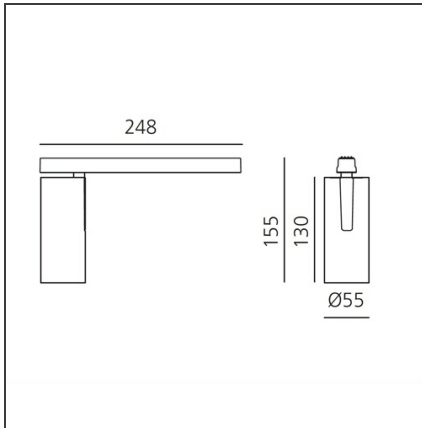

TECHNISCHE ZEICHNUNGEN

FUNKTIONEN

Artikelnummer:	AP15420	Serie:	Indoor, 2019 Artemide Collection
Farbe:	Brushed bronze		
Installation:	Stromschiene, Projector		
Anwendungsbereich:	Innenbeleuchtung		

DIMENSION

Höhe:	cm 15.5
Gewicht:	kg 0.5
Länge Fuß:	cm 24.8
Neigung:	-90+90
Drehung:	cm 360

INKLUSIVE LEUCHTMITTEL

Kategorie:	LED	Farbtemperatur(K):	4000K
Anzahl:	1	Color Tolerance:	MacAdam 3SDCM
Watt:	23W	CRI:	90
Typ:	0	Service Life:	L70 (6K) 50000h

LUMINAIRE

Watt:	23W	Lichtstrom (lm):	1137lm
		CCT:	4000K
		CRI:	90
		Dimmable Typology:	Dali

Anmerkungen

For operation use only Artemide Power Supply kit.