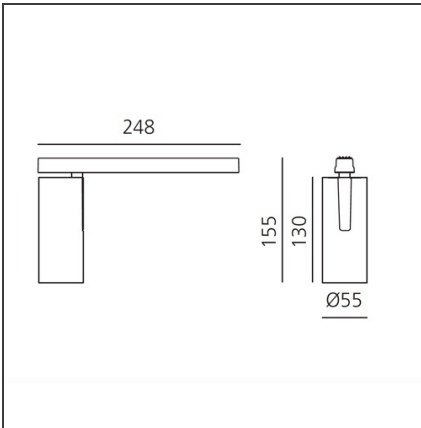

TECHNICAL DRAWINGS

FEATURES

Article Code:	AN15420	Series:	Indoor, 2018 Artemide Collection
Colour:	Brushed bronze		
Installation:	Projector, Track		
Environment:	Indoor		

DIMENSIONS

Height:	cm 15.5
Base Length:	cm 24.8
Inclination:	-90+90
Rotation:	cm 360

INCLUDED SOURCES

Category:	LED	Color temperature (K):	4000K
Number:	1	Color Tolerance:	MacAdam 3SDCM
Watt:	23W	CRI:	90
Type:	0	Service Life:	L70 (6K) 50000h

LUMINAIRE

Watt:	23W	Delivered lumens output (lm):	660lm - 1137lm
		CCT:	4000K
		CRI:	90
		Dimmable Typology:	Dali

Notes

For operation use only Artemide Power Supply kit.