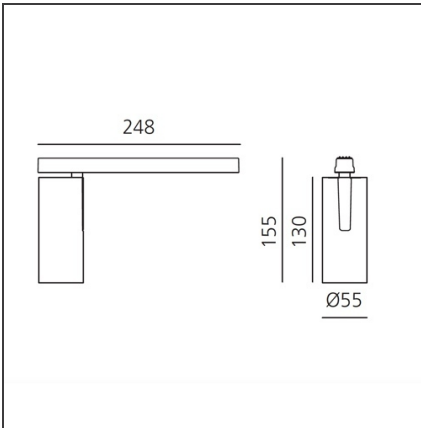

Vector Magnetic 55 zoom - 23W 4000K DALI Brushed copper

IP20   Dimmbar: 

DESIGN

Carlotta de Bevilacqua

BESCHREIBUNG

Two sizes with three different beam angles each (spot, flood, wide flood) obtained by means of refractive or hybrid optical units. Junction arm integrated in the spotlight's body to keep the barycentre aligned with the track and prevent any imbalance in possible suspension versions of the track. The junction allows 360° rotation and 90° tilting for maximum emission adjustment freedom.

TECHNISCHE ZEICHNUNGEN

FUNKTIONEN

Artikelnummer:	AP15418	Serie:	Indoor, 2019 Artemide Collection
Farbe:	Brushed copper		
Installation:	Stromschiene, Projector		
Anwendungsbereich:	Innenbeleuchtung		

DIMENSION

Höhe:	cm 15.5
Gewicht:	kg 0.5
Länge Fuß:	cm 24.8
Neigung:	-90+90
Drehung:	cm 360

INKLUSIVE LEUCHTMITTEL

Kategorie:	LED	Farbtemperatur(K):	4000K
Anzahl:	1	Color Tolerance:	MacAdam 3SDCM
Watt:	23W	CRI:	90
Typ:	0	Service Life:	L70 (6K) 50000h

LUMINAIRE

Watt:	23W	Lichtstrom (lm):	1137lm
		CCT:	4000K
		CRI:	90
		Dimmable Typology:	Dali

Anmerkungen

For operation use only Artemide Power Supply kit.