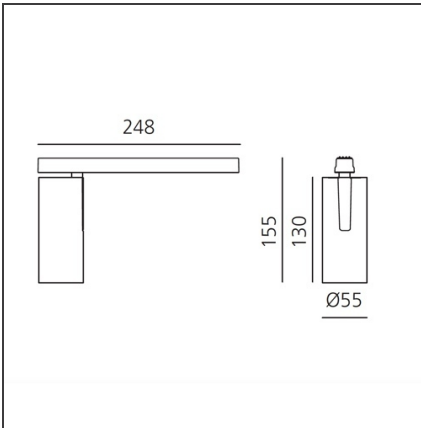

Vector Magnetic 55 zoom - 23W 4000K DALI Brushed copper

IP20   Dimmerable: + - 

DESIGN BY

Carlotta de Bevilacqua

DESCRIPTION

Two sizes with three different beam angles each (spot, flood, wide flood) obtained by means of refractive or hybrid optical units. Junction arm integrated in the spotlight's body to keep the barycentre aligned with the track and prevent any imbalance in possible suspension versions of the track. The junction allows 360° rotation and 90° tilting for maximum emission adjustment freedom.

TECHNICAL DRAWINGS

FEATURES

Article Code:	AN15418	Series:	Indoor, 2018 Artemide Collection
Colour:	Brushed copper		
Installation:	Projector, Track		
Environment:	Indoor		

DIMENSIONS

Height:	cm 15.5
Base Length:	cm 24.8
Inclination:	-90+90
Rotation:	cm 360