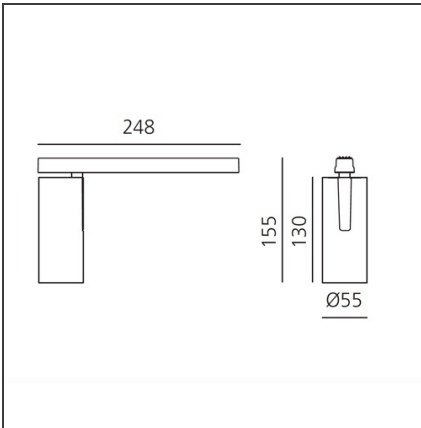

TECHNISCHE ZEICHNUNGEN

FUNKTIONEN

Artikelnummer:	AP15415	Serie:	Indoor, 2019 Artemide Collection
Farbe:	Brushed silver		
Installation:	Stromschiene, Projector		
Anwendungsbereich:	Innenbeleuchtung		

DIMENSION

Höhe:	cm 15.5
Gewicht:	kg 0.5
Länge Fuß:	cm 24.8
Neigung:	-90+90
Drehung:	cm 360

INKLUSIVE LEUCHTMITTEL

Kategorie:	LED	Farbtemperatur(K):	4000K
Anzahl:	1	Color Tolerance:	MacAdam 3SDCM
Watt:	23W	CRI:	90
Typ:	0	Service Life:	L70 (6K) 50000h

LUMINAIRE

Watt:	23W	Lichtstrom (lm):	1137lm
		CCT:	4000K
		CRI:	90
		Dimmable Typology:	Dali

Anmerkungen

For operation use only Artemide Power Supply kit.