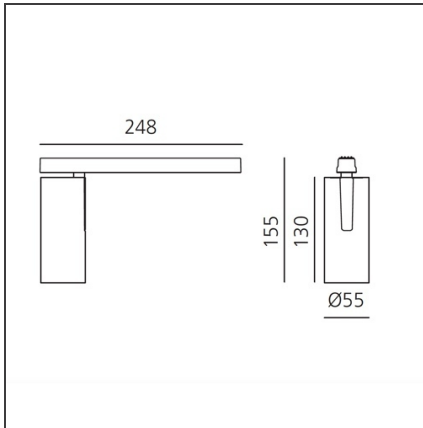

TECHNICAL DRAWINGS

FEATURES

Article Code:	AN15415	Series:	Indoor, 2018 Artemide Collection
Colour:	Brushed silver		
Installation:	Projector, Track		
Environment:	Indoor		

DIMENSIONS

Height:	cm 15.5
Base Length:	cm 24.8
Inclination:	-90+90
Rotation:	cm 360

INCLUDED SOURCES

Category:	LED	Color temperature (K):	4000K
Number:	1	Color Tolerance:	MacAdam 3SDCM
Watt:	23W	CRI:	90
Type:	0	Service Life:	L70 (6K) 50000h

LUMINAIRE

Watt:	23W	Delivered lumens output (lm):	660lm - 1137lm
		CCT:	4000K
		CRI:	90
		Dimmable Typology:	Dali

Notes

For operation use only Artemide Power Supply kit.