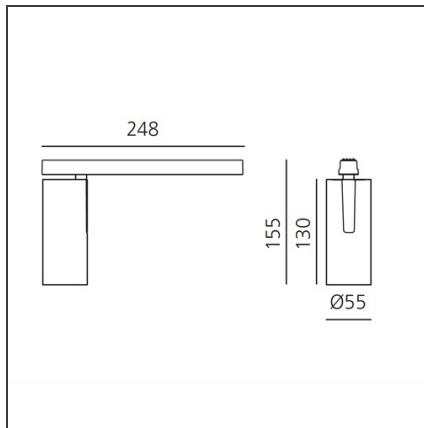

Vector Magnetic 55 zoom - 23W 4000K DALI White

IP20   Dimmbar: 

DESIGN

Carlotta de Bevilacqua

BESCHREIBUNG

Two sizes with three different beam angles each (spot, flood, wide flood) obtained by means of refractive or hybrid optical units. Junction arm integrated in the spotlight's body to keep the barycentre aligned with the track and prevent any imbalance in possible suspension versions of the track. The junction allows 360° rotation and 90° tilting for maximum emission adjustment freedom.

TECHNISCHE ZEICHNUNGEN

FUNKTIONEN

Artikelnummer:	AP15401	Serie:	Indoor, 2019 Artemide Collection
Farbe:	White		
Installation:	Stromschiene, Projector		
Anwendungsbereich:	Innenbeleuchtung		

DIMENSION

Höhe:	cm 15.5
Gewicht:	kg 0.5
Länge Fuß:	cm 24.8
Neigung:	-90+90
Drehung:	cm 360