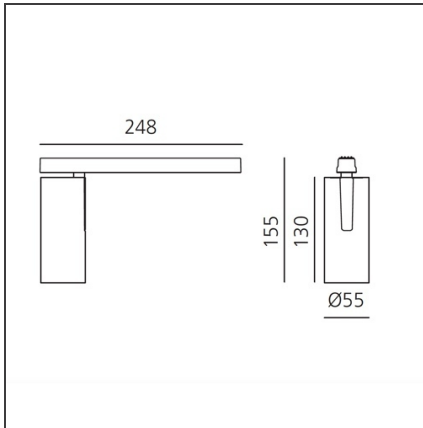

Vector Magnetic 55 zoom - 23W 4000K DALI White

IP20   Dimmerable: + -

DESIGN BY

Carlotta de Bevilacqua

DESCRIPTION

Two sizes with three different beam angles each (spot, flood, wide flood) obtained by means of refractive or hybrid optical units. Junction arm integrated in the spotlight's body to keep the barycentre aligned with the track and prevent any imbalance in possible suspension versions of the track. The junction allows 360° rotation and 90° tilting for maximum emission adjustment freedom.

TECHNICAL DRAWINGS

FEATURES

Article Code:	AN15401	Series:	Indoor, 2018 Artemide Collection
Colour:	White		
Installation:	Projector, Track		
Environment:	Indoor		

DIMENSIONS

Height:	cm 15.5
Base Length:	cm 24.8
Inclination:	-90+90
Rotation:	cm 360