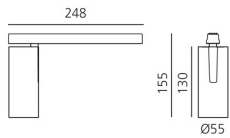

Vector Magnetic 55 zoom - 2700K DALI Black

Carlotta de Bevilacqua

IP20   Dimmbar: 

LUMINAIRE

- Watt: **23W**
- Lichtstrom (lm): **634lm**
- CCT: **2700K**
- Efficiency: **31%**
- Efficacy: **27.56lm/W**
- CRI: **90**
- Dimmable Typology: **Dali**

Anmerkungen

For operation use only Artemide Power Supply kit.

BESCHREIBUNG

Four sizes with three different beam angles each (spot, flood, wide flood) obtained by means of refractive or hybrid optical units. Junction arm integrated in the spotlight's body to keep the barycentre aligned with the track and prevent any imbalance in possible suspension versions of the track. The junction allows 360° rotation and 90° tilting for maximum emission adjustment freedom.

DIMENSION

- Höhe: **cm 15.5**
- Breite: **cm 5.5**
- Länge Fuß: **cm 24.8**
- Neigung: **-90+90**
- Drehung: **360°**
- Gewicht: **cm 0.5**

INKLUSIVE LICHTQUELLEN

- Kategorie: **Led**
- Anzahl: **1**
- Watt: **23W**
- Farbtemperatur(K): **2700K**
- CRI: **90**
- Color Tolerance: **MacAdam 3SDCM**
- Service Life: **L70 (6K) 50000h**