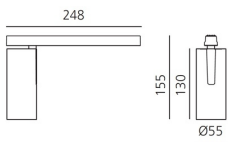

Vector Magnetic 55 zoom - 2700K DALI Brushed copper

Carlotta de Bevilacqua

IP20   Dimmbar: 

LUMINAIRE

- Watt: **23W**
- Lichtstrom (lm): **634lm**
- CCT: **2700K**
- Efficiency: **31%**
- Efficacy: **27.56lm/W**
- CRI: **90**
- Dimmable Typology: **Dali**

Anmerkungen

For operation use only Artemide Power Supply kit.

BESCHREIBUNG

Four sizes with three different beam angles each (spot, flood, wide flood) obtained by means of refractive or hybrid optical units. Junction arm integrated in the spotlight's body to keep the barycentre aligned with the track and prevent any imbalance in possible suspension versions of the track. The junction allows 360° rotation and 90° tilting for maximum emission adjustment freedom.

DIMENSION

- Höhe: **cm 15.5**
- Breite: **cm 5.5**
- Länge Fuß: **cm 24.8**
- Neigung: **-90+90**
- Drehung: **360°**
- Gewicht: **cm 0.5**

INKLUSIVE LICHTQUELLEN

- Kategorie: **Led**
- Anzahl: **1**
- Watt: **23W**
- Farbtemperatur(K): **2700K**
- CRI: **90**
- Color Tolerance: **MacAdam 3SDCM**
- Service Life: **L70 (6K) 50000h**