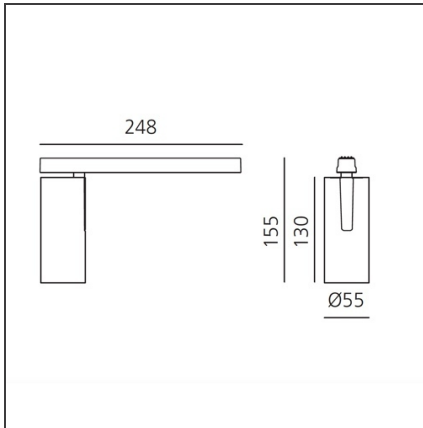

TECHNICAL DRAWINGS

FEATURES

Article Code:	AP11418	Series:	Indoor, 2019 Artemide Collection
Colour:	Brushed Copper		
Installation:	Track, Projector		
Environment:	Indoor		

DIMENSIONS

Height:	cm 15.5
Weight:	kg 0.5
Base Length:	cm 24.8
Inclination:	-90+90
Rotation:	cm 360

INCLUDED SOURCES

Category:	LED	Color temperature (K):	2700K
Number:	1	Color Tolerance:	MacAdam 3SDCM
Watt:	23W	CRI:	90
Type:	0	Service Life:	L70 (6K) 50000h

LUMINAIRE

Watt:	23W	Delivered lumens output (lm):	634lm
		CCT:	2700K
		Efficiency:	31%
		Efficacy:	27.56lm/W
		CRI:	90
		Dimmable Typology:	Dali

Notes

For operation use only Artemide Power Supply kit.