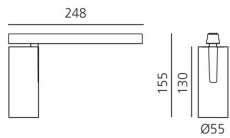

Vector Magnetic 55 zoom - 2700K DALI Brushed silver

Carlotta de Bevilacqua

IP20   Dimmbar: 

LUMINAIRE

- Watt: **23W**
- Lichtstrom (lm): **634lm**
- CCT: **2700K**
- Efficiency: **31%**
- Efficacy: **27.56lm/W**
- CRI: **90**
- Dimmable Typology: **Dali**

Anmerkungen

For operation use only Artemide Power Supply kit.

BESCHREIBUNG

Four sizes with three different beam angles each (spot, flood, wide flood) obtained by means of refractive or hybrid optical units. Junction arm integrated in the spotlight's body to keep the barycentre aligned with the track and prevent any imbalance in possible suspension versions of the track. The junction allows 360° rotation and 90° tilting for maximum emission adjustment freedom.

DIMENSION

- Höhe: **cm 15.5**
- Breite: **cm 5.5**
- Länge Fuß: **cm 24.8**
- Neigung: **-90+90**
- Drehung: **360°**
- Gewicht: **cm 0.5**

INKLUSIVE LICHTQUELLEN

- Kategorie: **Led**
- Anzahl: **1**
- Watt: **23W**
- Farbtemperatur(K): **2700K**
- CRI: **90**
- Color Tolerance: **MacAdam 3SDCM**
- Service Life: **L70 (6K) 50000h**