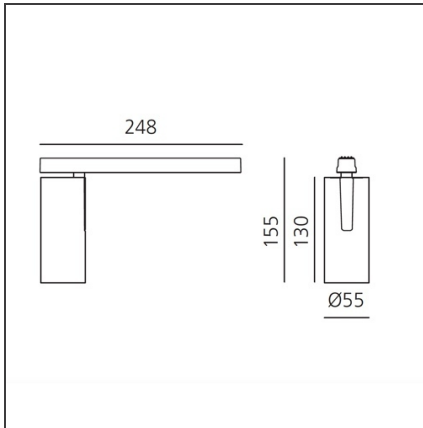

Vector Magnetic 55 zoom - 2700K DALI White

IP20   Dimmerable: +  -

DESIGN BY

Carlotta de Bevilacqua

DESCRIPTION

Four sizes with three different beam angles each (spot, flood, wide flood) obtained by means of refractive or hybrid optical units. Junction arm integrated in the spotlight's body to keep the barycentre aligned with the track and prevent any imbalance in possible suspension versions of the track. The junction allows 360° rotation and 90° tilting for maximum emission adjustment freedom.

TECHNICAL DRAWINGS

FEATURES

Article Code:	AP11401	Series:	Indoor, 2019 Artemide Collection
Colour:	White		
Installation:	Track, Projector		
Environment:	Indoor		

DIMENSIONS

Height:	cm 15.5
Weight:	kg 0.5
Base Length:	cm 24.8
Inclination:	-90+90
Rotation:	cm 360