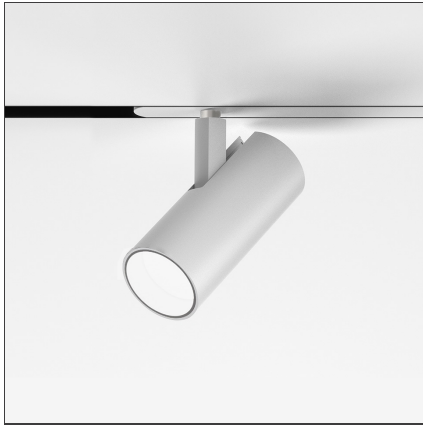

Vector Magnetic 55 zoom - 2700K DALI White

IP20   Dimmerable: +  -

DESIGN BY

Carlotta de Bevilacqua

DESCRIPTION

Four sizes with three different beam angles each (spot, flood, wide flood) obtained by means of refractive or hybrid optical units. Junction arm integrated in the spotlight's body to keep the barycentre aligned with the track and prevent any imbalance in possible suspension versions of the track. The junction allows 360° rotation and 90° tilting for maximum emission adjustment freedom.

TECHNICAL DRAWINGS

FEATURES

Article Code:	AP11401	Series:	Indoor, 2019 Artemide Collection
Colour:	White		
Installation:	Track, Projector		
Environment:	Indoor		

DIMENSIONS

Height:	cm 15.5
Weight:	kg 0.5
Base Length:	cm 24.8
Inclination:	-90+90
Rotation:	cm 360