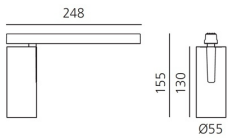

LUMINAIRE

- Watt: **23W**
- Lichtstrom (lm): **660lm**
- CCT: **3000K**
- Efficiency: **31%**
- Efficacy: **28.68lm/W**
- CRI: **90**
- Dimmable Typology: **Dali**

Anmerkungen

For operation use only Artemide Power Supply kit.

BESCHREIBUNG

Four sizes with three different beam angles each (spot, flood, wide flood) obtained by means of refractive or hybrid optical units. Junction arm integrated in the spotlight's body to keep the barycentre aligned with the track and prevent any imbalance in possible suspension versions of the track. The junction allows 360° rotation and 90° tilting for maximum emission adjustment freedom.

ARTIKELNUMMER: AP10404

FUNKTIONEN

- Artikelnummer: **AP10404**
- Farbe: **Black**
- Installation: **ProjectorStromschiene**
- Serie: **Architectural Indoor, 2020 Artemide Collection**
- Anwendungsbereich: **Innenbeleuchtung**
- design: **Carlotta de Bevilacqua**

DIMENSION

- Höhe: **cm 15.5**
- Breite: **cm 5.5**
- Länge Fuß: **cm 24.8**
- Neigung: **-90+90**
- Drehung: **360°**
- Gewicht: **cm 0.5**

INKLUSIVE LICHTQUELLEN

- Kategorie: **Led**
- Anzahl: **1**
- Watt: **23W**
- Farbtemperatur(K): **3000K**
- CRI: **90**
- Color Tolerance: **MacAdam 3SDCM**
- Service Life: **L70 (6K) 50000h**