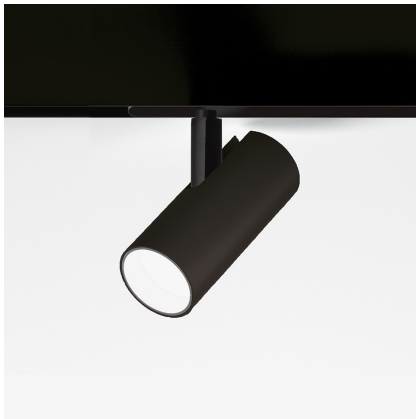

# Vector Magnetic 55 zoom - 3000K DALI Black

Carlotta de Bevilacqua

IP20   Dimmbar: 

## BESCHREIBUNG

Four sizes with three different beam angles each (spot, flood, wide flood) obtained by means of refractive or hybrid optical units. Junction arm integrated in the spotlight's body to keep the barycentre aligned with the track and prevent any imbalance in possible suspension versions of the track. The junction allows 360° rotation and 90° tilting for maximum emission adjustment freedom.