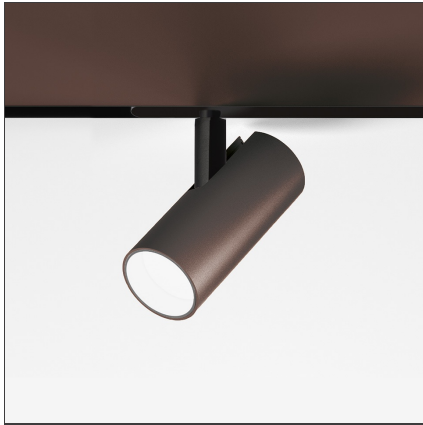

## Vector Magnetic 55 zoom - 3000K DALI Brushed bronze

IP20   Dimmerable: +  -

### DESCRIPTION

Four sizes with three different beam angles each (spot, flood, wide flood) obtained by means of refractive or hybrid optical units. Junction arm integrated in the spotlight's body to keep the barycentre aligned with the track and prevent any imbalance in possible suspension versions of the track. The junction allows 360° rotation and 90° tilting for maximum emission adjustment freedom.