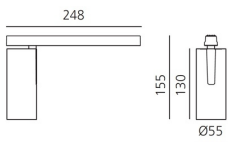

LUMINAIRE

- Watt: **23W**
- Lichtstrom (lm): **660lm**
- CCT: **3000K**
- Efficiency: **31%**
- Efficacy: **28.68lm/W**
- CRI: **90**
- Dimmable Typology: **Dali**

Anmerkungen

For operation use only Artemide Power Supply kit.

BESCHREIBUNG

Four sizes with three different beam angles each (spot, flood, wide flood) obtained by means of refractive or hybrid optical units. Junction arm integrated in the spotlight's body to keep the barycentre aligned with the track and prevent any imbalance in possible suspension versions of the track. The junction allows 360° rotation and 90° tilting for maximum emission adjustment freedom.

ARTIKELNUMMER: AP10418

FUNKTIONEN

- Artikelnummer: **AP10418**
- Farbe: **Brushed Copper**
- Installation: **Stromschiene**
- Serie: **Architectural Indoor, 2020 Artemide Collection**
- Anwendungsbereich: **Innenbeleuchtung**
- design: **Carlotta de Bevilacqua**

DIMENSION

- Höhe: **cm 15.5**
- Breite: **cm 5.5**
- Länge Fuß: **cm 24.8**
- Neigung: **-90+90**
- Drehung: **360°**
- Gewicht: **cm 0.5**

INKLUSIVE LICHTQUELLEN

- Kategorie: **Led**
- Anzahl: **1**
- Watt: **23W**
- Farbtemperatur(K): **3000K**
- CRI: **90**
- Color Tolerance: **MacAdam 3SDCM**
- Service Life: **L70 (6K) 50000h**