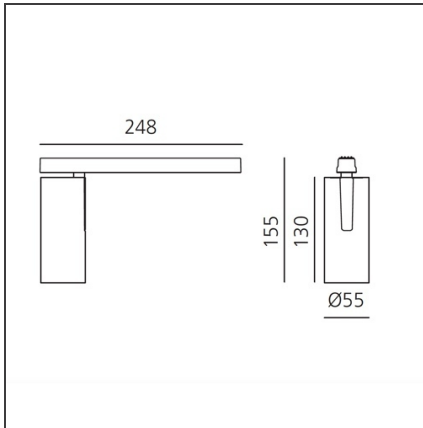

Vector Magnetic 55 zoom - 3000K DALI Brushed copper

IP20   Dimmerable: +  -

DESIGN BY

Carlotta de Bevilacqua

DESCRIPTION

Four sizes with three different beam angles each (spot, flood, wide flood) obtained by means of refractive or hybrid optical units. Junction arm integrated in the spotlight's body to keep the barycentre aligned with the track and prevent any imbalance in possible suspension versions of the track. The junction allows 360° rotation and 90° tilting for maximum emission adjustment freedom.

TECHNICAL DRAWINGS

FEATURES

Article Code:	AP10418	Series:	Indoor, 2019 Artemide Collection
Colour:	Brushed Copper		
Installation:	Track, Projector		
Environment:	Indoor		

DIMENSIONS

Height:	cm 15.5
Weight:	kg 0.5
Base Length:	cm 24.8
Inclination:	-90+90
Rotation:	cm 360