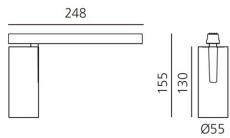

LUMINAIRE

- Watt: **23W**
- Lichtstrom (lm): **660lm**
- CCT: **3000K**
- Efficiency: **31%**
- Efficacy: **28.68lm/W**
- CRI: **90**
- Dimmable Typology: **Dali**

Anmerkungen

For operation use only Artemide Power Supply kit.

BESCHREIBUNG

Four sizes with three different beam angles each (spot, flood, wide flood) obtained by means of refractive or hybrid optical units. Junction arm integrated in the spotlight's body to keep the barycentre aligned with the track and prevent any imbalance in possible suspension versions of the track. The junction allows 360° rotation and 90° tilting for maximum emission adjustment freedom.

ARTIKELNUMMER: AP10415

FUNKTIONEN

- Artikelnummer: **AP10415**
- Farbe: **Brushed Silver**
- Installation: **Stromschiene**
- Serie: **Architectural Indoor, 2020 Artemide Collection**
- Anwendungsbereich: **Innenbeleuchtung**
- design: **Carlotta de Bevilacqua**

DIMENSION

- Höhe: **cm 15.5**
- Breite: **cm 5.5**
- Länge Fuß: **cm 24.8**
- Neigung: **-90+90**
- Drehung: **360°**
- Gewicht: **cm 0.5**

INKLUSIVE LICHTQUELLEN

- Kategorie: **Led**
- Anzahl: **1**
- Watt: **23W**
- Farbtemperatur(K): **3000K**
- CRI: **90**
- Color Tolerance: **MacAdam 3SDCM**
- Service Life: **L70 (6K) 50000h**