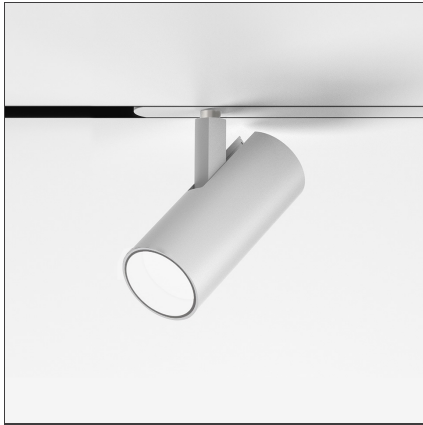

## Vector Magnetic 55 zoom - 3000K DALI White

IP20   Dimmerable: +  -

### DESCRIPTION

Four sizes with three different beam angles each (spot, flood, wide flood) obtained by means of refractive or hybrid optical units. Junction arm integrated in the spotlight's body to keep the barycentre aligned with the track and prevent any imbalance in possible suspension versions of the track. The junction allows 360° rotation and 90° tilting for maximum emission adjustment freedom.

### DIMENSIONS

<b>Height:</b>	cm 15.5
<b>Weight:</b>	kg 0.5
<b>Base Length:</b>	cm 24.8
<b>Inclination:</b>	-90+90
<b>Rotation:</b>	cm 360