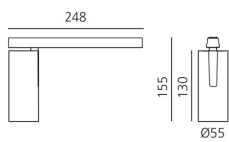

Vector Magnetic 55 zoom - 4000K DALI Black

Carlotta de Bevilacqua

IP20   Dimmbar: 

LUMINAIRE

- Watt: **23W**
- Lichtstrom (lm): **683lm**
- CCT: **4000K**
- Efficiency: **31%**
- Efficacy: **29.7lm/W**
- CRI: **90**
- Dimmable Typology: **Dali**

Anmerkungen

For operation use only Artemide Power Supply kit.

BESCHREIBUNG

Four sizes with three different beam angles each (spot, flood, wide flood) obtained by means of refractive or hybrid optical units. Junction arm integrated in the spotlight's body to keep the barycentre aligned with the track and prevent any imbalance in possible suspension versions of the track. The junction allows 360° rotation and 90° tilting for maximum emission adjustment freedom.

DIMENSION

- Höhe: **cm 15.5**
- Breite: **cm 5.5**
- Länge Fuß: **cm 24.8**
- Neigung: **-90+90**
- Drehung: **360°**
- Gewicht: **cm 0.5**

INKLUSIVE LICHTQUELLEN

- Kategorie: **Led**
- Anzahl: **1**
- Watt: **23W**
- Farbtemperatur(K): **4000K**
- CRI: **90**
- Color Tolerance: **MacAdam 3SDCM**
- Service Life: **L70 (6K) 50000h**