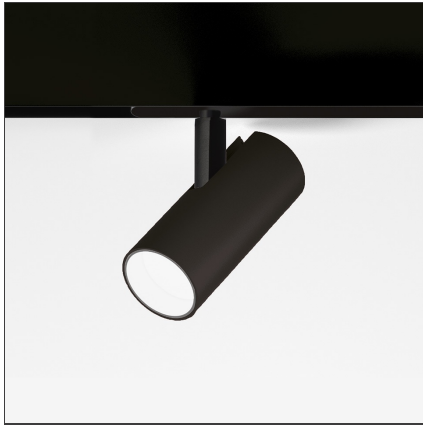

Vector Magnetic 55 zoom - 4000K DALI Black

IP20   Dimmerable: +  -

DESIGN BY

Carlotta de Bevilacqua

DESCRIPTION

Four sizes with three different beam angles each (spot, flood, wide flood) obtained by means of refractive or hybrid optical units. Junction arm integrated in the spotlight's body to keep the barycentre aligned with the track and prevent any imbalance in possible suspension versions of the track. The junction allows 360° rotation and 90° tilting for maximum emission adjustment freedom.

TECHNICAL DRAWINGS

FEATURES

Article Code:	AP15404	Series:	Indoor, 2019 Artemide Collection
Colour:	Black		
Installation:	Track, Projector		
Environment:	Indoor		

DIMENSIONS

Height:	cm 15.5
Weight:	kg 0.5
Base Length:	cm 24.8
Inclination:	-90+90
Rotation:	cm 360