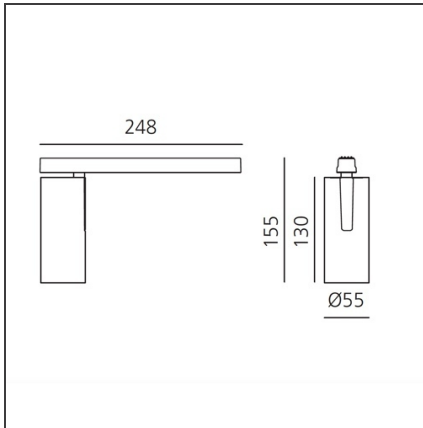

Vector Magnetic 55 zoom - 4000K DALI Black

IP20   Dimmerable: +  -

DESIGN BY

Carlotta de Bevilacqua

DESCRIPTION

Four sizes with three different beam angles each (spot, flood, wide flood) obtained by means of refractive or hybrid optical units. Junction arm integrated in the spotlight's body to keep the barycentre aligned with the track and prevent any imbalance in possible suspension versions of the track. The junction allows 360° rotation and 90° tilting for maximum emission adjustment freedom.

TECHNICAL DRAWINGS

FEATURES

Article Code:	AP15404	Series:	Indoor, 2019 Artemide Collection
Colour:	Black		
Installation:	Track, Projector		
Environment:	Indoor		

DIMENSIONS

Height:	cm 15.5
Weight:	kg 0.5
Base Length:	cm 24.8
Inclination:	-90+90
Rotation:	cm 360