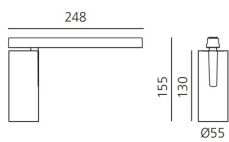

Vector Magnetic 55 zoom - 4000K DALI Brushed bronze

Carlotta de Bevilacqua

IP20   Dimmbar: 

LUMINAIRE

- Watt: **23W**
- Lichtstrom (lm): **683lm**
- CCT: **4000K**
- Efficiency: **31%**
- Efficacy: **29.7lm/W**
- CRI: **90**
- Dimmable Typology: **Dali**

Anmerkungen

For operation use only Artemide Power Supply kit.

BESCHREIBUNG

Four sizes with three different beam angles each (spot, flood, wide flood) obtained by means of refractive or hybrid optical units. Junction arm integrated in the spotlight's body to keep the barycentre aligned with the track and prevent any imbalance in possible suspension versions of the track. The junction allows 360° rotation and 90° tilting for maximum emission adjustment freedom.

DIMENSION

- Höhe: **cm 15.5**
- Breite: **cm 5.5**
- Länge Fuß: **cm 24.8**
- Neigung: **-90+90**
- Drehung: **360°**
- Gewicht: **cm 0.5**

INKLUSIVE LICHTQUELLEN

- Kategorie: **Led**
- Anzahl: **1**
- Watt: **23W**
- Farbtemperatur(K): **4000K**
- CRI: **90**
- Color Tolerance: **MacAdam 3SDCM**
- Service Life: **L70 (6K) 50000h**