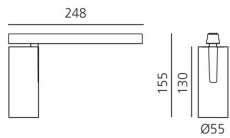

Vector Magnetic 55 zoom - 4000K DALI Brushed copper

Carlotta de Bevilacqua

IP20   Dimmbar: 

LUMINAIRE

- Watt: **23W**
- Lichtstrom (lm): **683lm**
- CCT: **4000K**
- Efficiency: **31%**
- Efficacy: **29.7lm/W**
- CRI: **90**
- Dimmable Typology: **Dali**

Anmerkungen

For operation use only Artemide Power Supply kit.

BESCHREIBUNG

Four sizes with three different beam angles each (spot, flood, wide flood) obtained by means of refractive or hybrid optical units. Junction arm integrated in the spotlight's body to keep the barycentre aligned with the track and prevent any imbalance in possible suspension versions of the track. The junction allows 360° rotation and 90° tilting for maximum emission adjustment freedom.

DIMENSION

- Höhe: **cm 15.5**
- Breite: **cm 5.5**
- Länge Fuß: **cm 24.8**
- Neigung: **-90+90**
- Drehung: **360°**
- Gewicht: **cm 0.5**

INKLUSIVE LICHTQUELLEN

- Kategorie: **Led**
- Anzahl: **1**
- Watt: **23W**
- Farbtemperatur(K): **4000K**
- CRI: **90**
- Color Tolerance: **MacAdam 3SDCM**
- Service Life: **L70 (6K) 50000h**