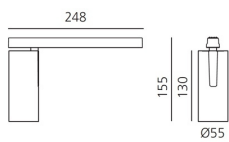

Vector Magnetic 55 zoom - 4000K DALI Brushed silver

Carlotta de Bevilacqua

IP20   Dimmbar: 

LUMINAIRE

- Watt: **23W**
- Lichtstrom (lm): **683lm**
- CCT: **4000K**
- Efficiency: **31%**
- Efficacy: **29.7lm/W**
- CRI: **90**
- Dimmable Typology: **Dali**

Anmerkungen

For operation use only Artemide Power Supply kit.

BESCHREIBUNG

Four sizes with three different beam angles each (spot, flood, wide flood) obtained by means of refractive or hybrid optical units. Junction arm integrated in the spotlight's body to keep the barycentre aligned with the track and prevent any imbalance in possible suspension versions of the track. The junction allows 360° rotation and 90° tilting for maximum emission adjustment freedom.

DIMENSION

- Höhe: **cm 15.5**
- Breite: **cm 5.5**
- Länge Fuß: **cm 24.8**
- Neigung: **-90+90**
- Drehung: **360°**
- Gewicht: **cm 0.5**

INKLUSIVE LICHTQUELLEN

- Kategorie: **Led**
- Anzahl: **1**
- Watt: **23W**
- Farbtemperatur(K): **4000K**
- CRI: **90**
- Color Tolerance: **MacAdam 3SDCM**
- Service Life: **L70 (6K) 50000h**