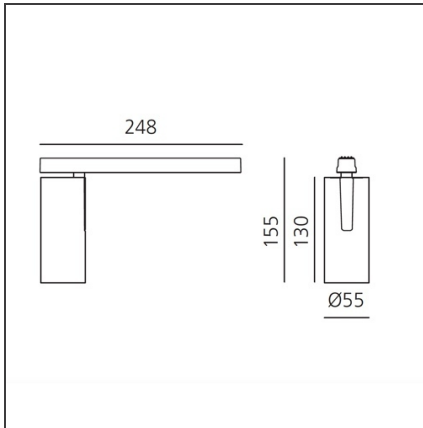

Vector Magnetic 55 zoom - 4000K DALI Brushed silver

IP20   Dimmerable: +  -

DESIGN BY

Carlotta de Bevilacqua

DESCRIPTION

Four sizes with three different beam angles each (spot, flood, wide flood) obtained by means of refractive or hybrid optical units. Junction arm integrated in the spotlight's body to keep the barycentre aligned with the track and prevent any imbalance in possible suspension versions of the track. The junction allows 360° rotation and 90° tilting for maximum emission adjustment freedom.

TECHNICAL DRAWINGS

FEATURES

Article Code:	AP15415	Series:	Indoor, 2019 Artemide Collection
Colour:	Brushed Silver		
Installation:	Track, Projector		
Environment:	Indoor		

DIMENSIONS

Height:	cm 15.5
Weight:	kg 0.5
Base Length:	cm 24.8
Inclination:	-90+90
Rotation:	cm 360